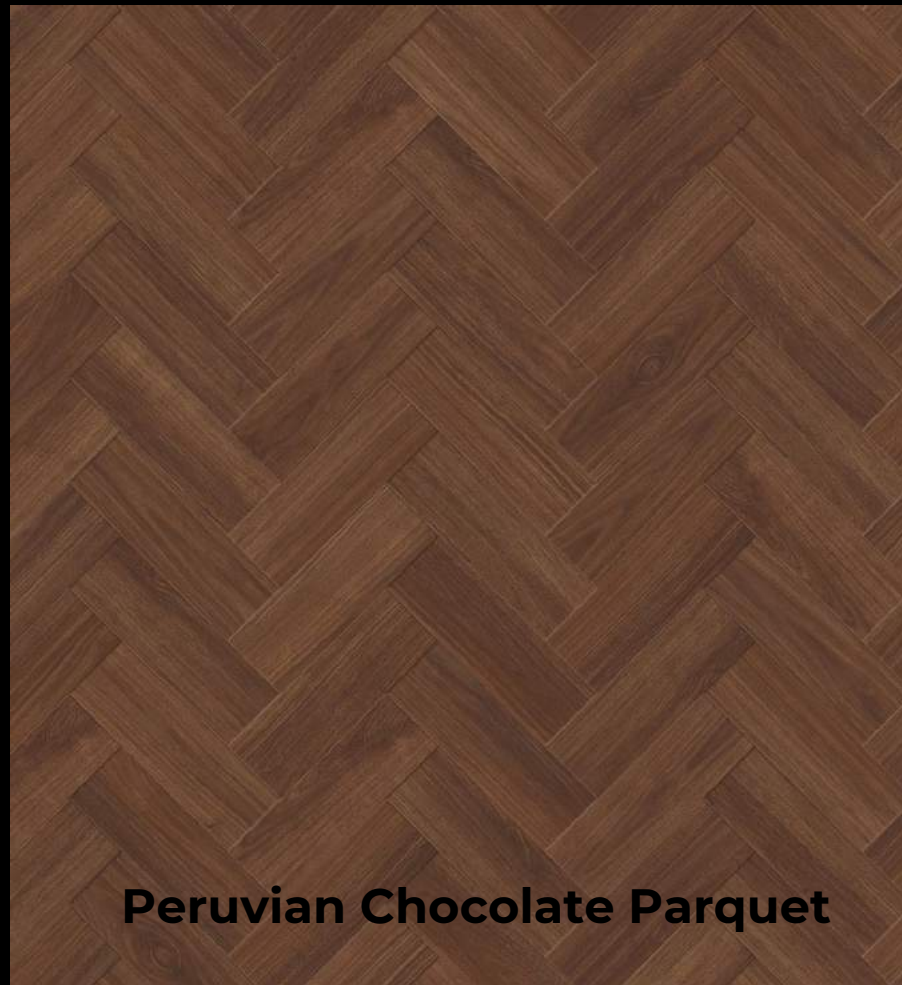

Peruvian Chocolate

Peruvian Chocolate

Peruvian Chocolate

With cocoa tones reminiscent of a dark bitter chocolate, this smooth walnut design will add an instant sense of luxe.

Peruvian Chocolate Plank

Peruvian Chocolate Parquet

Peruvian Chocolate

Wood Plank

184mm x 1219mm

For further information or to order sample: [Peruvian Chocolate](#)

RRP: £30.00 per square metre

Parquet

76mm x 229mm

For further information or to order sample: [Peruvian Chocolate Parquet](#)