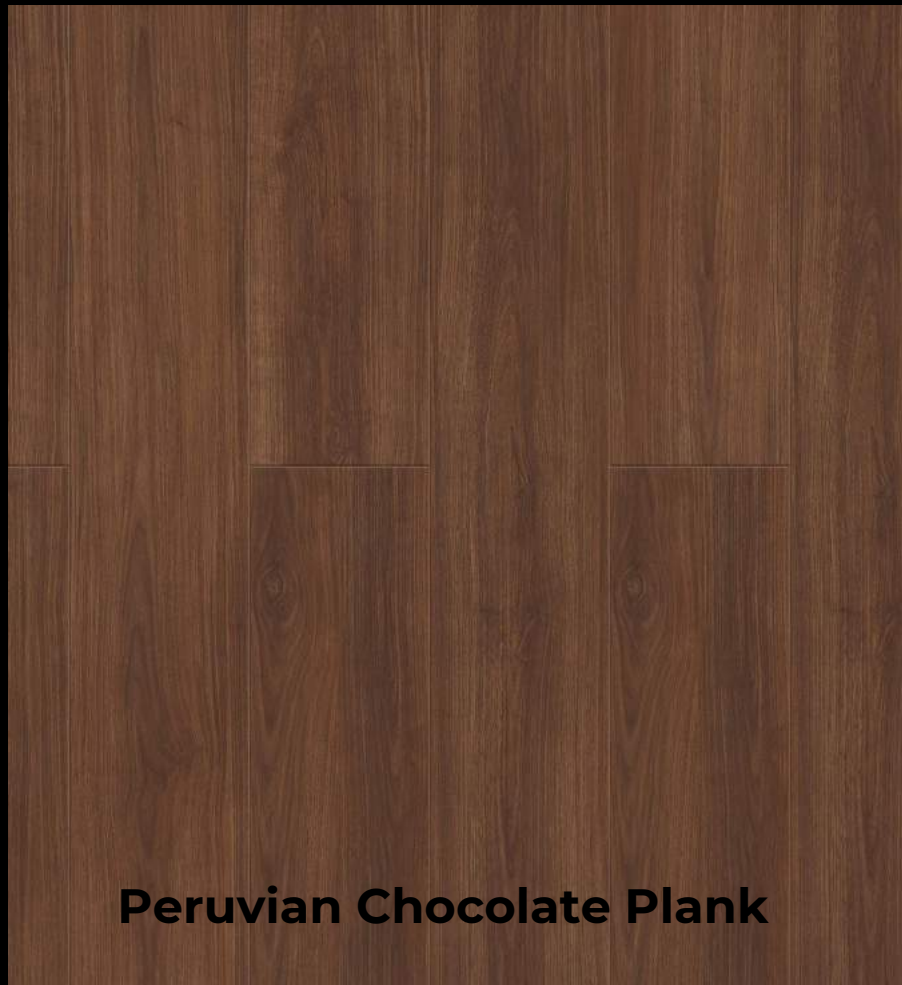

Peruvian Chocolate

Peruvian Chocolate

Peruvian Chocolate

With cocoa tones reminiscent of a dark bitter chocolate, this smooth walnut design will add an instant sense of luxe.

Peruvian Chocolate Plank

Peruvian Chocolate Parquet

Peruvian Chocolate

Wood Plank

184mm x 1219mm

For further information or to order sample: [Peruvian Chocolate](#)

RRP: £30.00 per square metre

Parquet

76mm x 229mm

For further information or to order sample: [Peruvian Chocolate Parquet](#)