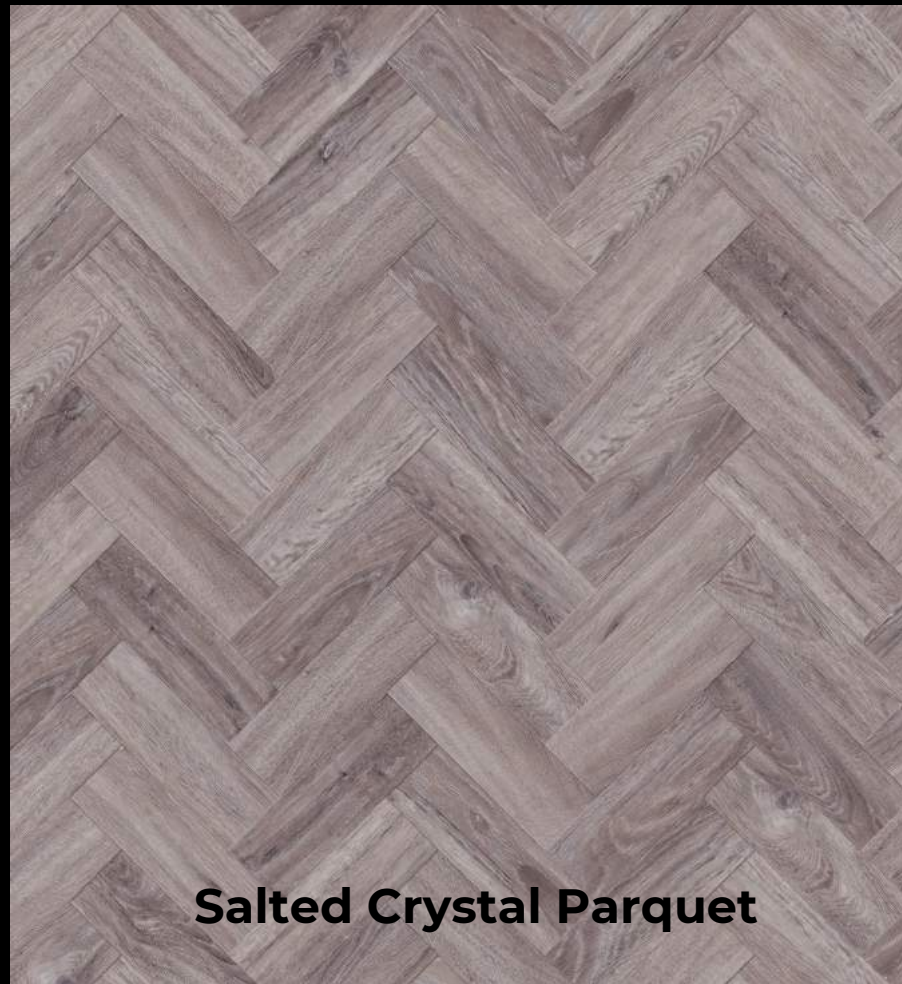

Salted Crystal

Salted Crystal

Salted Crystal

A cool grey with a twist of colour. Salted Crystal's unique blend of grey, blue, white and rose will transform any space into design heaven.

# Salted Crystal

## Wood Plank

184mm x 1219mm

For further information or to order sample: [Salted Crystal](#)

RRP: £30.00 per square metre

## Parquet

76mm x 229mm

For further information or to order sample: [Salted Crystal Parquet](#)

RRP: £50.00 per square metre

Cool Wood

Wood Grain surface finish

2.5mm thickness

25 year residential wear warranty