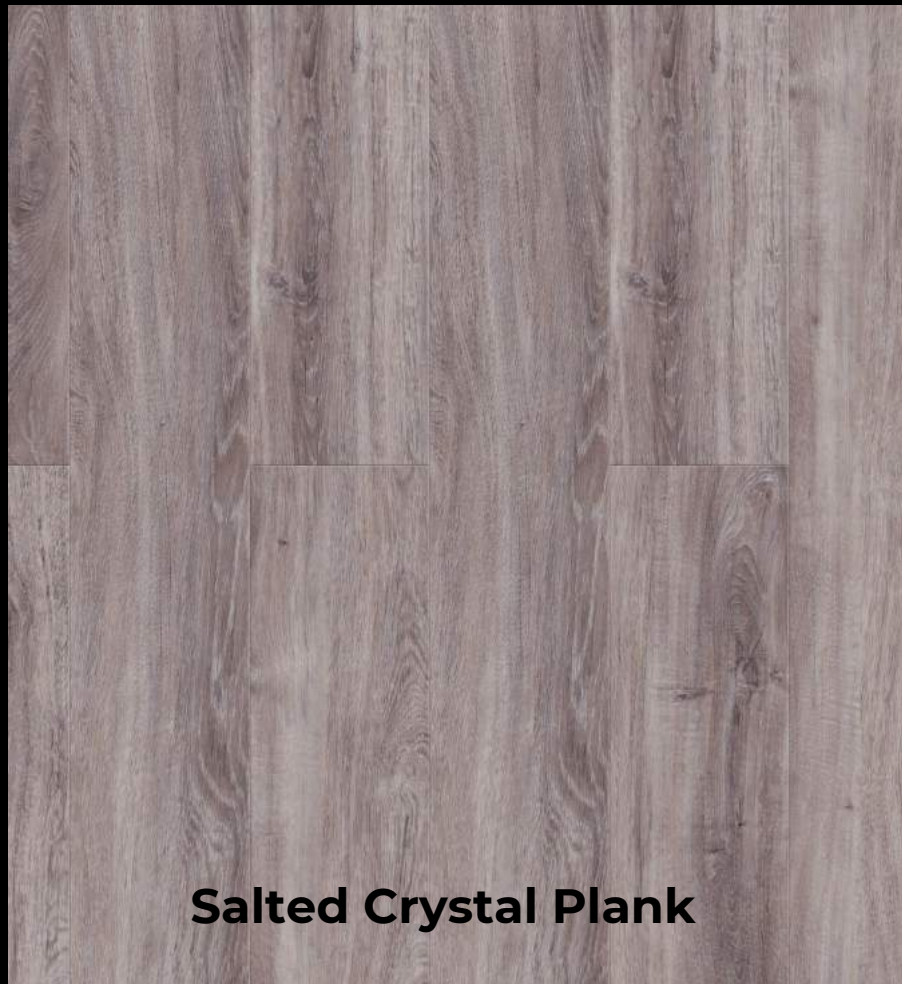

Salted Crystal

Salted Crystal

Salted Crystal

A cool grey with a twist of colour. Salted Crystal's unique blend of grey, blue, white and rose will transform any space into design heaven.

# Salted Crystal

## Wood Plank

184mm x 1219mm

For further information or to order sample: [Salted Crystal](#)

RRP: £30.00 per square metre

## Parquet

76mm x 229mm

For further information or to order sample: [Salted Crystal Parquet](#)

RRP: £50.00 per square metre

Cool Wood

Wood Grain surface finish

2.5mm thickness

25 year residential wear warranty