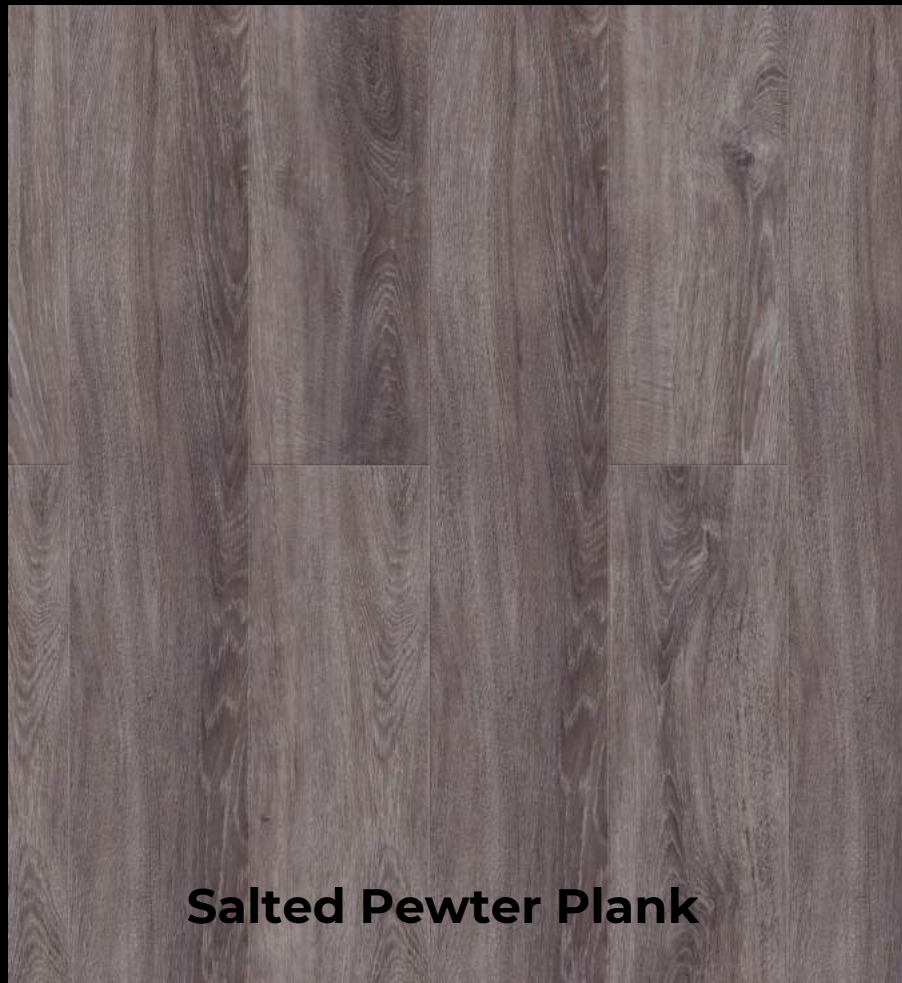

Salted Pewter

A modern bedroom with a white bed, bedside tables, and a door with horizontal glass panels. The room features a vaulted ceiling, a herringbone wood floor, and a dark brown rug. The bed is dressed in white bedding with a patterned accent. The bedside tables are white with a drawer. The door has five horizontal glass panels. The room is lit with recessed ceiling lights and bedside lamps.

Salted Pewter

Salted Pewter

A blend of mid to light greys, indigo, and lilac. Salted pewter is colourful, charismatic and unique. It will bring a cool, contemporary feel to any room.

**Salted Pewter Plank**