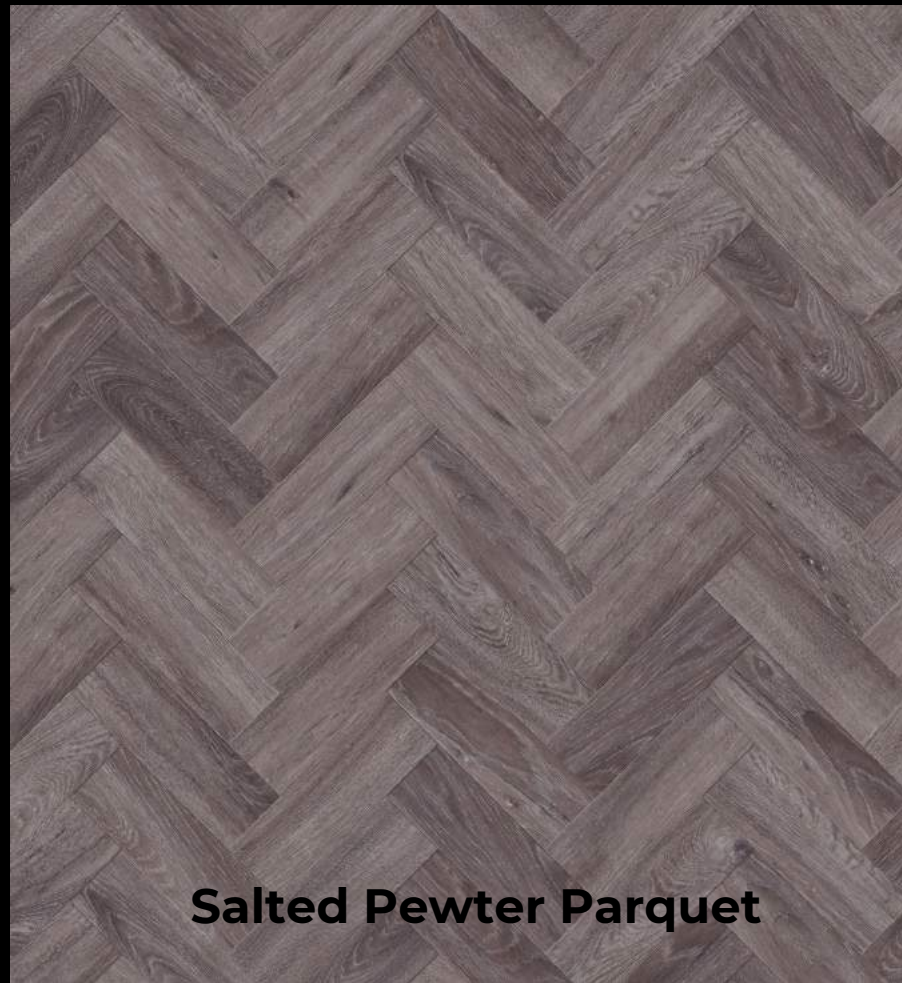

Salted Pewter

A modern bedroom with a white bed, bedside tables, and a door with horizontal glass panels. The room features a vaulted ceiling, a herringbone wood floor, and a dark brown rug. The bed is dressed in white bedding with a patterned accent. The bedside tables are white with a drawer. The door has five horizontal glass panels. The room is lit with recessed ceiling lights and bedside lamps.

Salted Pewter

Salted Pewter

A blend of mid to light greys, indigo, and lilac. Salted pewter is colourful, charismatic and unique. It will bring a cool, contemporary feel to any room.

**Salted Pewter Plank**

**Salted Pewter Parquet**